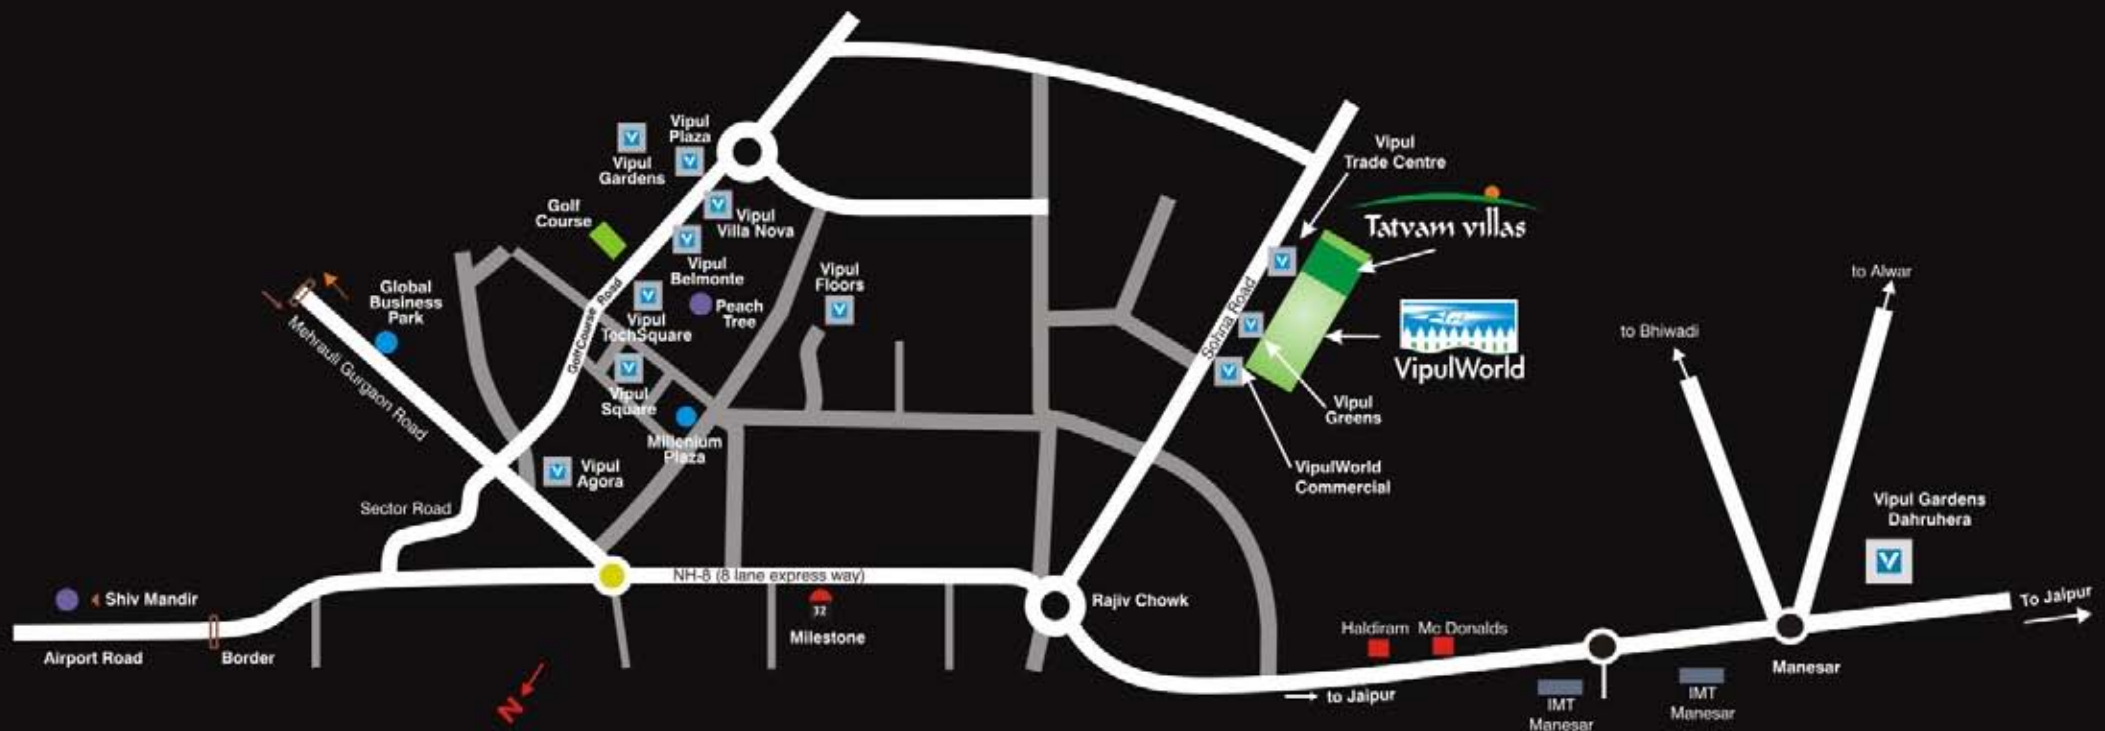

Discover your very own space

Tatvam villas

YOUR VERY OWN SPACE

MASTER PLAN

- A - GAGAN
- A1 - SOORYA
- B - VAAYU
- C - NEER
- DC - BHOOMI

View from the upper level Sitout

LOCATION MAP

Developments by Vipul